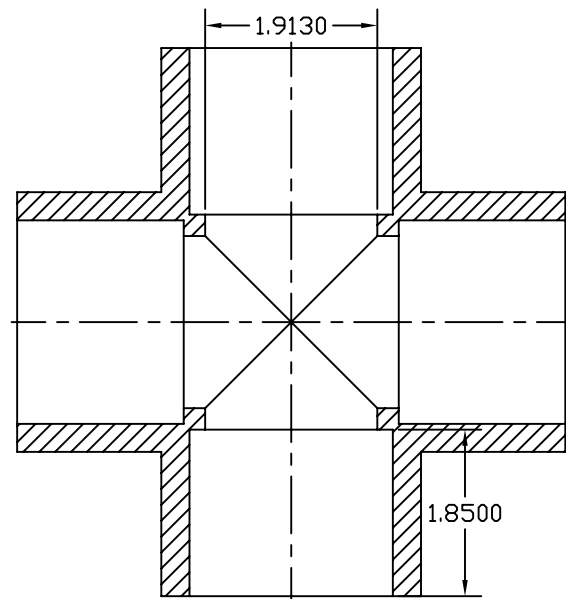

NAME		BlazeMaster™
	PART #		048418
UNIVERSAL #		SCALE PDF NTS	
E-FILE		MATERIAL CPVC	
DATE		02APR2007	
marketing@ipexinc.com		www.ipexinc.com	
CANADA TEL: (800) 475-8482 FAX: (905) 870-2880 U.S. TEL: (800) 483-8872 FAX: (905) 428-1284			
THE INFORMATION CONTAINED WITHIN THIS DRAWING IS PROPRIETARY AND THE PROPERTY OF IPEX INC. ANY UNAUTHORIZED USE, MANUFACTURE OR REPRODUCTION IN WHOLE OR IN PART IS STRICTLY PROHIBITED.