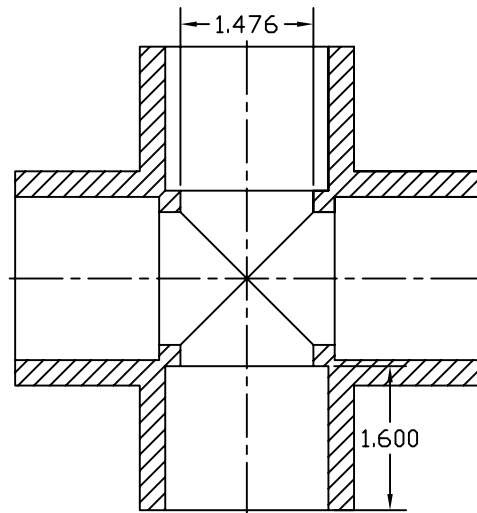

NAME BlazeMaster™ 1.5" CROSS	
	PART # 048417	SCALE PDF NTS
CANADA TEL: (800) 475-8482 FAX: (905) 870-2880	UNIVERSAL #	MATERIAL CPVC
U.S. TEL: (800) 483-8872 FAX: (905) 428-1284	E-FILE marketing@ipexinc.com	DATE 02APR2007
www.ipexinc.com		
THE INFORMATION CONTAINED WITHIN THIS DRAWING IS PROPRIETARY AND THE PROPERTY OF IPEX INC. ANY UNAUTHORIZED USE, MANUFACTURE OR REPRODUCTION IN WHOLE OR IN PART IS STRICTLY PROHIBITED.