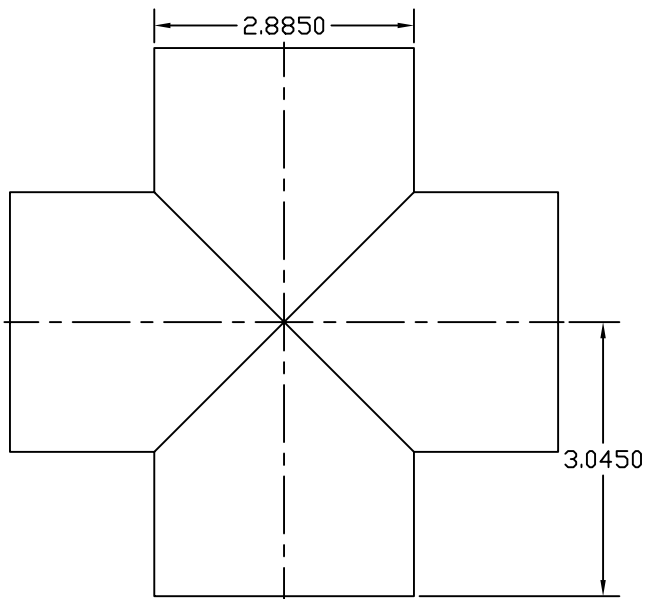

NAME		BlazeMaster™
	PART #		048418
UNIVERSAL #		SCALE PDF NTS	
E-FILE		MATERIAL CPVC	
DATE		02APR2007	
marketing@ipexinc.com		www.ipexinc.com	
CANADA TEL: (800) 475-8482 FAX: (905) 870-2880 U.S. TEL: (800) 483-8872 FAX: (905) 428-1284			
THE INFORMATION CONTAINED WITHIN THIS DRAWING IS PROPRIETARY AND THE PROPERTY OF IPEX INC. ANY UNAUTHORIZED USE, MANUFACTURE OR REPRODUCTION IN WHOLE OR IN PART IS STRICTLY PROHIBITED.