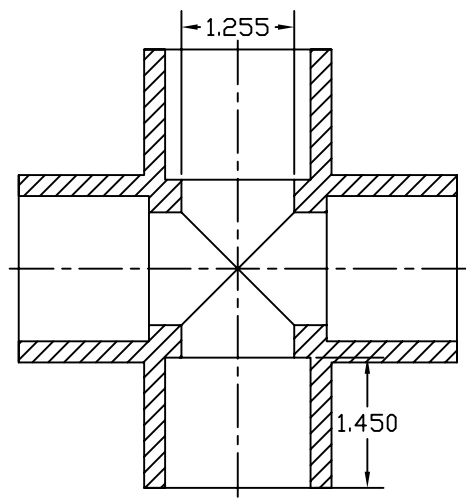

NAME BlazeMaster™	
	1.25" CROSS	
CANADA TEL: (800) 475-8148 FAX: (800) 670-6269	PART # 048416	SCALE PDF NTS
U.S. TEL: (800) 483-9572 FAX: (800) 403-1291	UNIVERSAL #	MATERIAL CPVC
	DATE 02APR2007	
	marketing@ipeinc.com	www.ipeinc.com
THE INFORMATION CONTAINED WITHIN THIS DRAWING IS PROPRIETARY AND THE PROPERTY OF IPEX INC. ANY UNAUTHORIZED USE, MANUFACTURE OR REPRODUCTION IN WHOLE OR IN PART IS STRICTLY PROHIBITED.