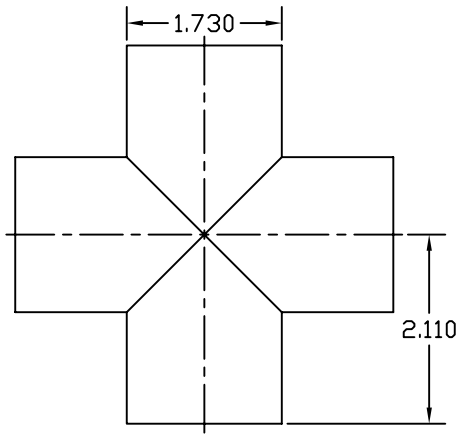

	NAME BlazeMaster™ 0.75" CROSS	
	PART # 049414	SCALE PDF NTS
CANADA TEL: (800) 473-8168 FAX: (800) 473-0590	UNIVERSAL #	MATERIAL CPVC
U.S. TEL: (800) 485-8572 FAX: (800) 423-1286	E-MAIL marketing@ipexinc.com	DATE 02APR2007
THE INFORMATION CONTAINED WITHIN THIS DRAWING IS PROPRIETARY AND THE PROPERTY OF IPEX INC. ANY UNAUTHORIZED USE, MANUFACTURE OR REPRODUCTION IN WHOLE OR IN PART IS STRICTLY PROHIBITED.		