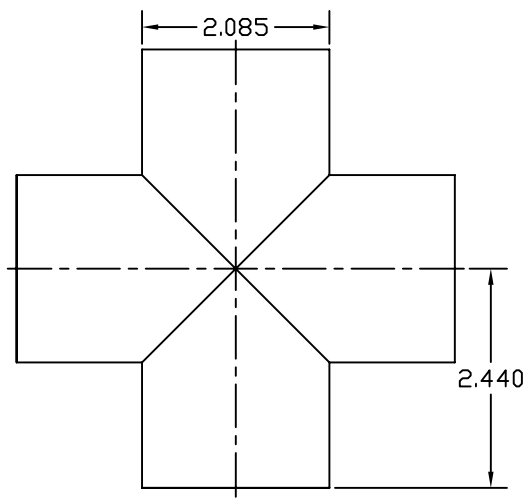

NAME BlazeMaster™	
	1.25" CROSS	
CANADA TEL: (800) 475-8148 FAX: (800) 670-6269	PART # 048416	SCALE PDF NTS
U.S. TEL: (800) 483-9572 FAX: (800) 403-1291	UNIVERSAL #	MATERIAL CPVC
	DATE 02APR2007	
	marketing@ipeinc.com	www.ipeinc.com
THE INFORMATION CONTAINED WITHIN THIS DRAWING IS PROPRIETARY AND THE PROPERTY OF IPEX INC. ANY UNAUTHORIZED USE, MANUFACTURE OR REPRODUCTION IN WHOLE OR IN PART IS STRICTLY PROHIBITED.