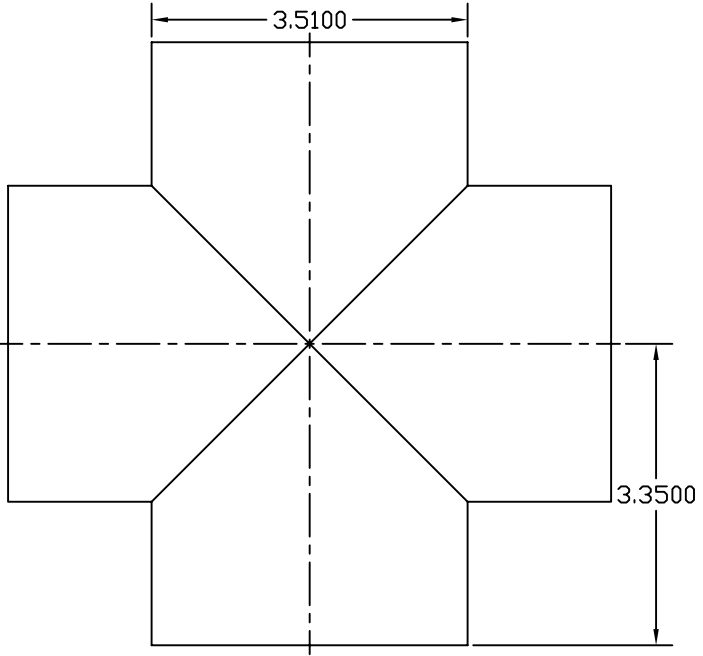

IPEX	NAME BlazeMaster™ 2.5" CROSS	
	PART # 048419	SCALE PDF NTS
CANADA TEL: (800) 475-8482 FAX: (905) 870-2880	UNIVERSAL #	MATERIAL CPVC
U.S. TEL: (800) 483-8872 FAX: (905) 425-1284	E-FILE marketing@ipexinc.com	DATE 02APR2007
THE INFORMATION CONTAINED WITHIN THIS DRAWING IS PROPRIETARY AND THE PROPERTY OF IPEX INC. ANY UNAUTHORIZED USE, MANUFACTURE OR REPRODUCTION IN WHOLE OR IN PART IS STRICTLY PROHIBITED.		www.ipexinc.com