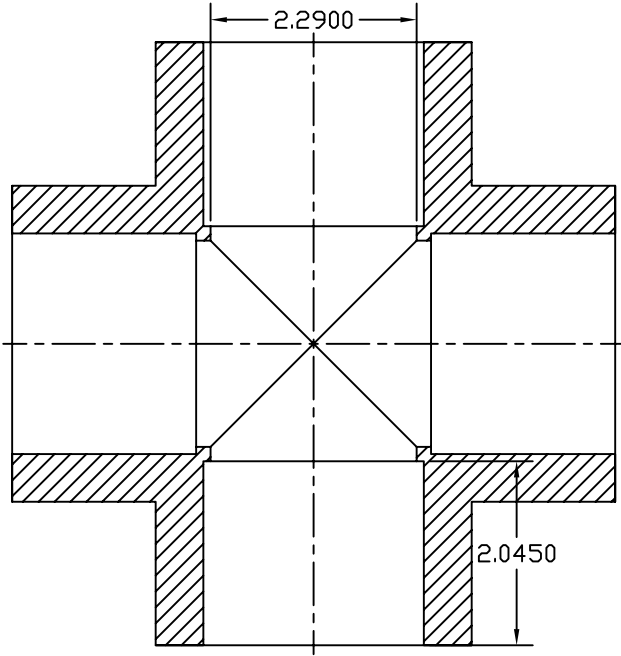

IPEX	NAME BlazeMaster™ 2.5" CROSS	
	PART # 048419	SCALE PDF NTS
CANADA TEL: (800) 475-8482 FAX: (905) 870-2880	UNIVERSAL #	MATERIAL CPVC
U.S. TEL: (800) 483-8872 FAX: (905) 425-1284	E-FILE marketing@ipexinc.com	DATE 02APR2007
THE INFORMATION CONTAINED WITHIN THIS DRAWING IS PROPRIETARY AND THE PROPERTY OF IPEX INC. ANY UNAUTHORIZED USE, MANUFACTURE OR REPRODUCTION IN WHOLE OR IN PART IS STRICTLY PROHIBITED.		www.ipexinc.com