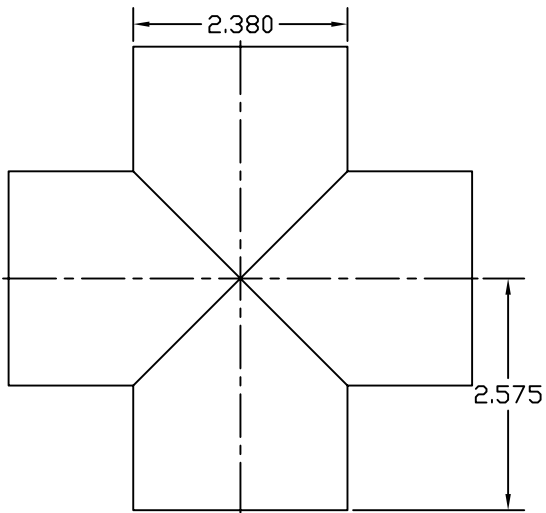

NAME BlazeMaster™ 1.5" CROSS	
	PART # 048417	SCALE PDF NTS
CANADA TEL: (800) 475-8482 FAX: (905) 870-2880	UNIVERSAL #	MATERIAL CPVC
U.S. TEL: (800) 483-8872 FAX: (905) 428-1284	E-FILE marketing@ipexinc.com	DATE 02APR2007
www.ipexinc.com		
THE INFORMATION CONTAINED WITHIN THIS DRAWING IS PROPRIETARY AND THE PROPERTY OF IPEX INC. ANY UNAUTHORIZED USE, MANUFACTURE OR REPRODUCTION IN WHOLE OR IN PART IS STRICTLY PROHIBITED.