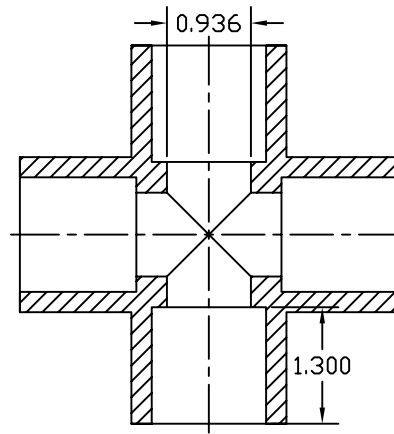

	NAME BlazeMaster™ 0.75" CROSS	
	PART # 049414	SCALE PDF NTS
CANADA TEL: (800) 473-8168 FAX: (800) 473-0590	UNIVERSAL #	MATERIAL CPVC
U.S. TEL: (800) 485-8572 FAX: (800) 423-1286	E-MAIL marketing@ipexinc.com	DATE 02APR2007
THE INFORMATION CONTAINED WITHIN THIS DRAWING IS PROPRIETARY AND THE PROPERTY OF IPEX INC. ANY UNAUTHORIZED USE, MANUFACTURE OR REPRODUCTION IN WHOLE OR IN PART IS STRICTLY PROHIBITED.		